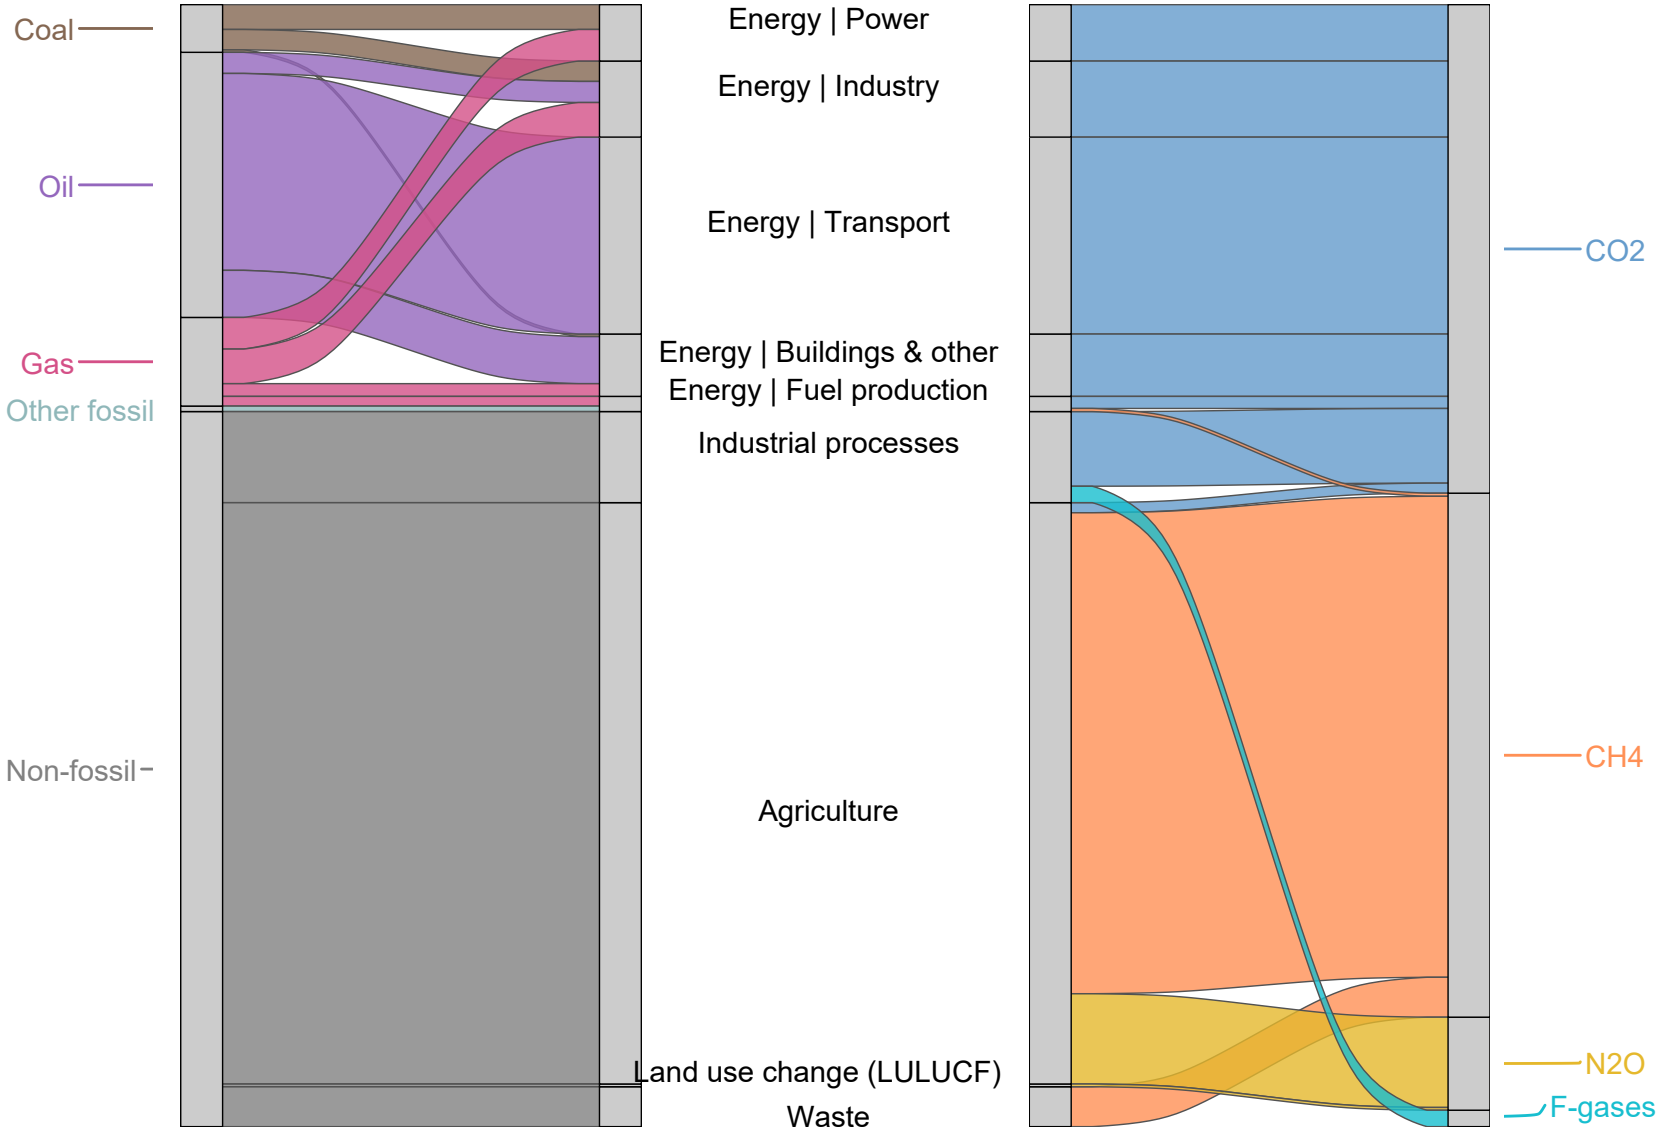

# New Zealand in 2024

Total gross greenhouse gas emissions by fuel, sector and gas

△ Tidy GHG Inventories △ Note: GWP100 AR5 △ Note: flows less than 1/500th of total are hidden, removals are excluded